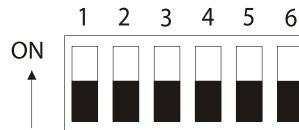

- Wall or ceiling mount
- 6 dip-switch selectable sounds
- 125dB sound output
- Impact resistant housing
- Low profile design
- Patented design
- Bi-directional mounting bracket
- Waterproof housing
- Designer white housing
- FSS-26T: 3.34”(W) x 3.34”(L) x 2.16” (D)

The FSS-26T siren is extremely loud and surprisingly small. It is almost half the size of standard 15 watt trumpet sirens and puts out 125dB. This little screamer is almost as powerful as a big 30 watt horn. However, the FSS-26T is not a high pitched piezo. It does utilize a unique patented reverse trumpet technology to generate the loudest sound blast. In addition, there is a six dip-switch selectable siren sound option. These sounds can be set individually or programmed sequentially. The FSS-26T is an indoor/outdoor design with a reversible mounting bracket.

Multiple Tones:

- (1) Yelp
- (2) Ray Gun Warble
- (3) European
- (4) Slow Whoop
- (5) Pulsing Buzzer
- (6) Ray Gun Yowl

Select the tone by setting the dip-switch to On.

Dynamic Flat Trumpet Design

Bi-directional Mounting Bracket