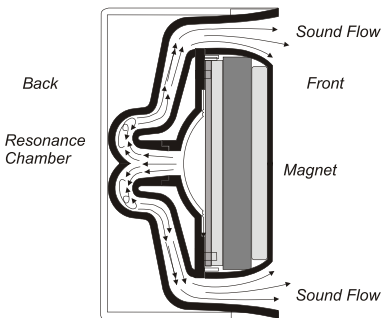

- Wall or ceiling mount
- 6 dip-switch selectable sounds
- 125dB sound output
- Impact resistant housing
- Low profile design
- Patented design
- Bi-directional mounting bracket
- Waterproof housing
- Designer white housing
- FSS-26T: 3.34”(W) x 3.34”(L) x 2.16” (D)

The FSS-26T siren is extremely loud and surprisingly small. It is almost half the size of standard 15 watt trumpet sirens and puts out 125dB. This little screamer is almost as powerful as a big 30 watt horn. However, the FSS-26T is not a high pitched piezo. It does utilize a unique patented reverse trumpet technology to generate the loudest sound blast. In addition, there is a six dip-switch selectable siren sound option. These sounds can be set individually or programmed sequentially. The FSS-26T is an indoor/outdoor design with a reversible mounting bracket.

Multiple Tones:

- (1) Yelp
- (2) Ray Gun Warble
- (3) European
- (4) Slow Whoop
- (5) Pulsing Buzzer
- (6) Ray Gun Yowl

Select the tone by setting the dip-switch to On.

Dynamic Flat Trumpet Design

Bi-directional Mounting Bracket