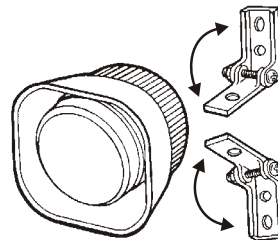

The FSS-26T siren is extremely loud and surprisingly small. It is almost half the size of standard 15 watt trumpet sirens and puts out 125dB. This little screamer is almost as powerful as a big 30 watt horn. However, the FSS-26T is not a high pitched piezo. It does utilize a unique patented reverse trumpet technology to generate the loudest sound blast. In addition, there is a six dip-switch selectable siren sound option. These sounds can be set individually or programmed sequentially. The FSS-26T is an indoor/outdoor design with a reversible mounting bracket.

Multiple Tones:

- (1) Yelp
- (2) Ray Gun Warble
- (3) European
- (4) Slow Whoop
- (5) Pulsing Buzzer
- (6) Ray Gun Yowl

Select the tone by setting the dip-switch to On.

Dynamic Flat Trumpet Design

Bi-directional Mounting Bracket