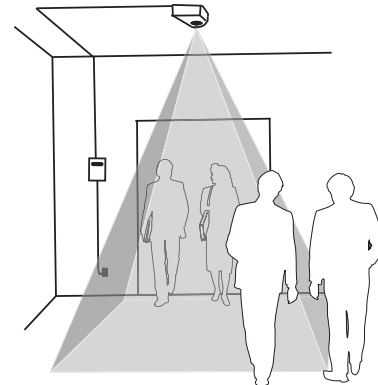

VDP-100

VIDEO-EYE PEOPLE COUNTER™

- Entry/Exit distinguishable people counter
- Resettable counter capable of displaying up to 6 digits
- Two distinctive chime sounds
- Adjustable chime volume
- Easy installation - does not require reflector
- Ceiling mount
- Integrated CMOS color video camera
- Digital Signal Processor (DSP) driven system
- NTSC video output capability for monitoring camera use
- Counter memory back-up in case of power failure
- Tamper protection
- Able to distinguish and accurately count multiple people walking side by side or in opposite directions

Stock number: 4130033

The Video People Counter combines the effectiveness of an overhead camera with the intelligence of a counter unit to provide an innovative approach to tracking people entering and exiting a pathway. The system uses an extensive algorithm to distinguish a person walking through a gate versus a cart or other object. In addition, the system can detect with great accuracy the number of people walking in different directions. The system is simple to install and requires a single power source for the entire package. All of the needed equipment is supplied in the kit. The system is ideal for applications where door counters are subject to unintentional contact and allowing the system to be out of alignment. In addition, the area of counting can be increased or decreased by adjusting the height of the installation. The unit has a distinctive chime to indicate movement in one direction or the other. As an additional feature, the system has a video output that will connect using a standard video cable.

Kit Includes:

Video sensor unit, power transformer, counter display unit, 4P connecting cable, 26 ft. power cord with in-line switch, mounting bracket, mounting screws, and manual.

Installation Heights and Detection Area