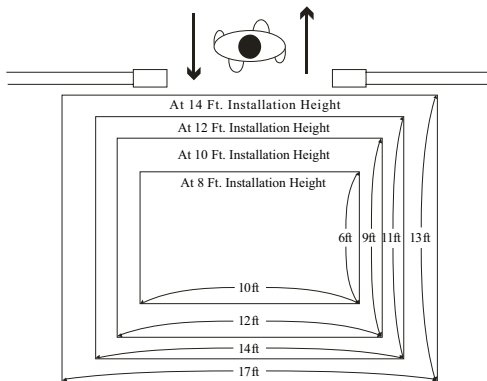

VDP-100

VIDEO-EYE PEOPLE COUNTER™

- Entry/Exit distinguishable people counter
- Resettable counter capable of displaying up to 6 digits
- Two distinctive chime sounds
- Adjustable chime volume
- Easy installation - does not require reflector
- Ceiling mount
- Integrated CMOS color video camera
- Digital Signal Processor (DSP) driven system
- NTSC video output capability for monitoring camera use
- Counter memory back-up in case of power failure
- Tamper protection
- Able to distinguish and accurately count multiple people walking side by side or in opposite directions

Stock number: 4130033

The Video People Counter combines the effectiveness of an overhead camera with the intelligence of a counter unit to provide an innovative approach to tracking people entering and exiting a pathway. The system uses an extensive algorithm to distinguish a person walking through a gate versus a cart or other object. In addition, the system can detect with great accuracy the number of people walking in different directions. The system is simple to install and requires a single power source for the entire package. All of the needed equipment is supplied in the kit. The system is ideal for applications where door counters are subject to unintentional contact and allowing the system to be out of alignment. In addition, the area of counting can be increased or decreased by adjusting the height of the installation. The unit has a distinctive chime to indicate movement in one direction or the other. As an additional feature, the system has a video output that will connect using a standard video cable.

Kit Includes:

Video sensor unit, power transformer, counter display unit, 4P connecting cable, 26 ft. power cord with in-line switch, mounting bracket, mounting screws, and manual.

Installation Heights and Detection Area