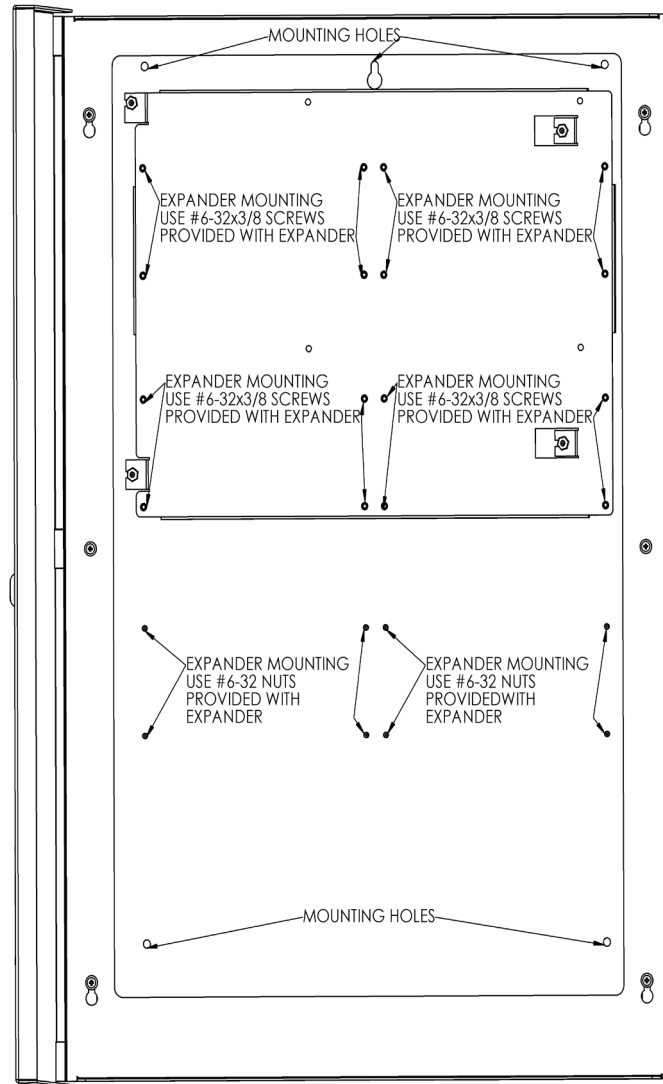

Features

- UUKL Listed for Smoke Control
- Product includes a 5 year warranty

Description

The AE-14 expansion enclosure accommodates up to 14 standard size SLCE-127, RLY-5, or other stacker bracket sized card. The enclosure size is (WxHxD) 19" x 27 3/8" x 4 5/8".

Installation

Secure the AE-14 Enclosure to a suitable surface using #8 screws located in four of the five mounting holes provided. Four Expansion devices can be installed using in the upper location shown using the #6 sized screw that is 32 threads per inch and 1/2 of an inch long. An additional four expanders can be stacked on top of the upper four. Two additional Expanders can be installed using the lower locations. An additional four expanders can then be stacked on top of these.

Technical Specifications

Total Expansion Card Capacity	14
Size (WxHxD)	19" x 27 3/8" x 4 5/8"

Ordering Information

Model	Description	Stock No.
AE-14	Expansion Enclosure	