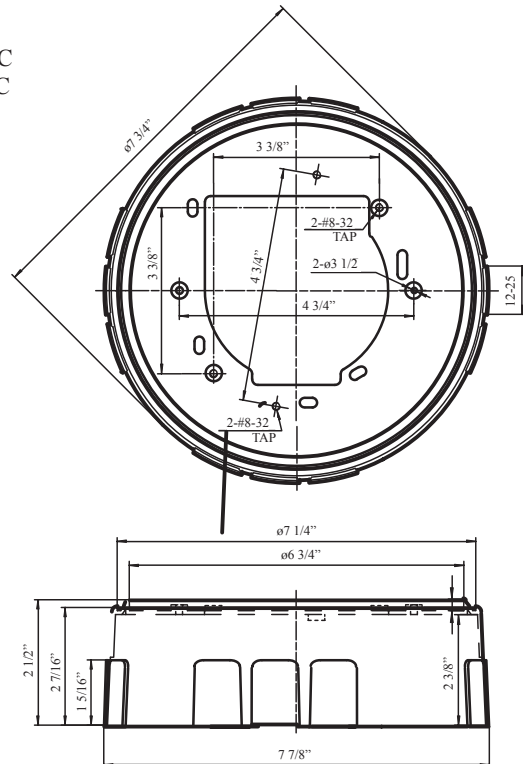

BBX-5 Back Box Weatherproof

Stock Number: 4270048 Red, 4270049 White

For use on:
SL Series strobe/horns
SH Series strobe/horns

Includes 4 ea.
#8-32 x 3/4 screws

DWG# 891-1

4BX-5 Back Box

Stock Number: 4270045 Red, 4270046 White

For use on:

Any device using a 4" mounting configuration

4SP-MW Mounting Plate

Stock number: 4270043

For use on SL-5

RBX-1 Trim Skirt

Stock number: 4270032 Red, 4270033 White

For use on:

- SH24C
- SL24C
- CSH24C
- CSL24C

SPC-1 Mounting Plate

Stock number: 4270038

For use on:

- SH24C
- SL24C
- CSH24C
- CSL24C