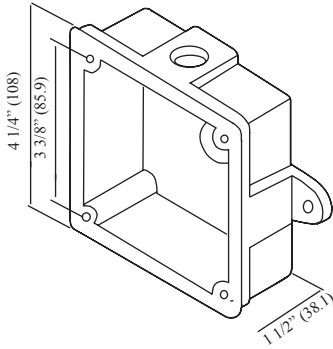

BBK-1 Back Box

Stock Number: 1500001

For use on:
MBA/PBA bells
SL-1224WP
SL-1224WP
SL-120
SH-120
CSH-1224
CSL-1224

BBX-1 Back Box

Stock Number: 4270024

For use on:
MBA/PBA bells
SL-1224WP
SL-1224WP
SL-120
SH-120
CSH-1224
CSL-1224

BBX-5 Back Box Weatherproof

Stock Number: 4270048 Red, 4270049 White

For use on:
SL Series strobe/horns
SH Series strobe/horns

Includes 4 ea.
#8-32 x 3/4 screws

DWG# 891-1

4BX-5 Back Box

Stock Number: 4270045 Red, 4270046 White