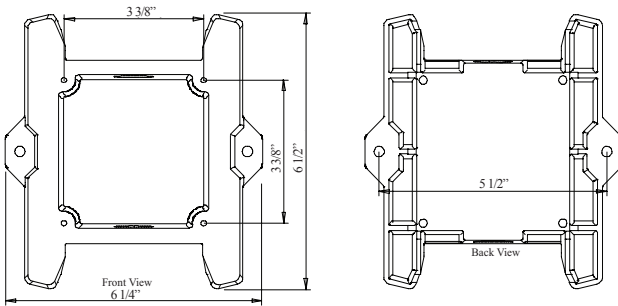

BBK-1 Back Box

Stock Number: 1500001

For use on:
MBA/PBA bells
SL-1224WP
SL-1224WP
SL-120
SH-120
CSH-1224
CSL-1224

BBX-1 Back Box

Stock Number: 4270024

For use on:
MBA/PBA bells
SL-1224WP
SL-1224WP
SL-120
SH-120
CSH-1224
CSL-1224

BBX-5 Back Box Weatherproof

Stock Number: 4270048 Red, 4270049 White

For use on:
SL Series strobe/horns
SH Series strobe/horns

Includes 4 ea.
#8-32 x 3/4 screws

DWG# 891-1

4BX-5 Back Box

Stock Number: 4270045 Red, 4270046 White

- SH24C
- SL24C
- CSH24C
- CSL24C

SPC-1 Mounting Plate

Stock number: 4270038

For use on:

- SH24C
- SL24C
- CSH24C
- CSL24C