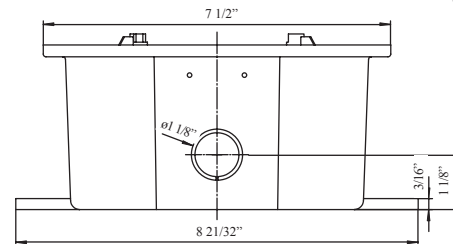

4BX-5 Back Box

Stock Number: 4270045 Red, 4270046 White

For use on:
SR speakers
SSR speakers
SC24 strobes