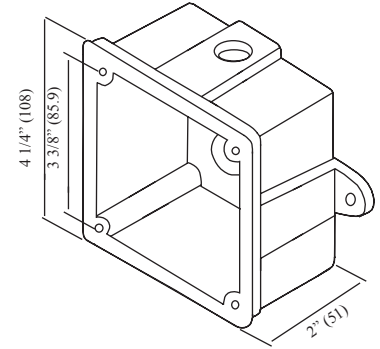

BBK-1 Back Box

Stock Number: 1500001

For use on:
MBA/PBA bells
SL-1224WP
SL-1224WP
SL-120
SH-120
CSH-1224
CSL-1224

BBX-1 Back Box

Stock Number: 4270024

For use on:
MBA/PBA bells
SL-1224WP
SL-1224WP
SL-120
SH-120
CSH-1224
CSL-1224

BBX-5 Back Box Weatherproof

Stock Number: 4270048 Red, 4270049 White

For use on:
SL Series strobe/horns
SH Series strobe/horns

Includes 4 ea.
#8-32 x 3/4 screws

DWG# 891-1

4BX-5 Back Box

Stock Number: 4270045 Red, 4270046 White