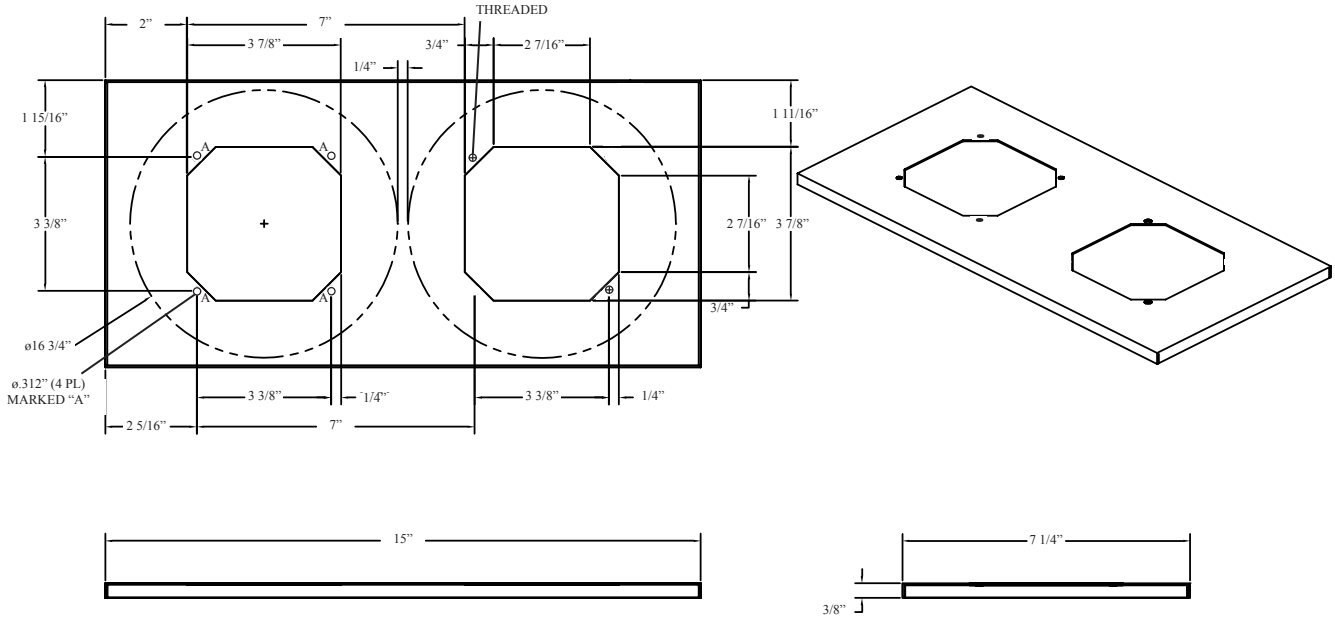

For use on:

Any device using a 4" mounting configuration

4SP-MW Mounting Plate

Stock number: 4270043

For use on SL-5

RBX-1 Trim Skirt

Stock number: 4270032 Red, 4270033 White

For use on:

- SH24C
- SL24C
- CSH24C
- CSL24C

SPC-1 Mounting Plate

Stock number: 4270038

For use on:

- SH24C
- SL24C
- CSH24C
- CSL24C