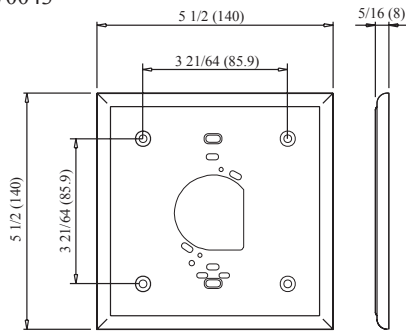

For use on:

Any device using a 4" mounting configuration

4SP-MW Mounting Plate

Stock number: 4270043

For use on SL-5

RBX-1 Trim Skirt

Stock number: 4270032 Red, 4270033 White

For use on:

- SH24C
- SL24C
- CSH24C
- CSL24C

SPC-1 Mounting Plate

Stock number: 4270038

For use on:

- SH24C
- SL24C
- CSH24C
- CSL24C