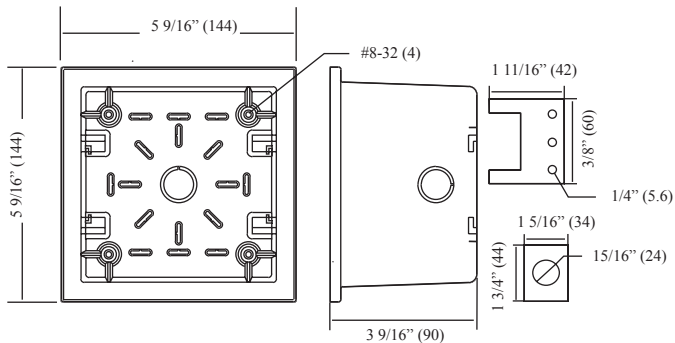

4BX-3 Back Box Surface Mount

Stock Number: 4270018 Red, 4270019 White

For use on:
SS speakers
SSS speakers