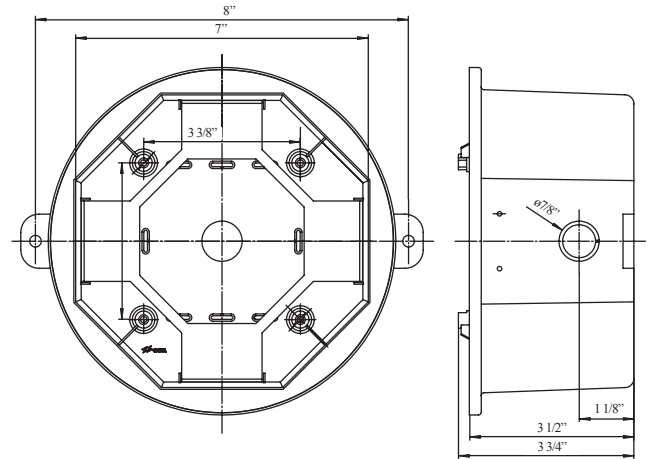

BBX-5 Back Box Weatherproof

Stock Number: 4270048 Red, 4270049 White

For use on:
SL Series strobe/horns
SH Series strobe/horns

Includes 4 ea.
#8-32 x 3/4 screws

DWG# 891-1

4BX-5 Back Box

Stock Number: 4270045 Red, 4270046 White

For use on:
SR speakers
SSR speakers
SC24 strobes

4BX-3 Back Box Surface Mount

Stock Number: 4270018 Red, 4270019 White

For use on:
SS speakers
SSS speakers

Double Gang Mounting Plate White

Stock Number: 4270044

For use on:

Any device using a 4" mounting configuration

4SP-MW Mounting Plate

Stock number: 4270043

For use on SL-5

RBX-1 Trim Skirt

Stock number: 4270032 Red, 4270033 White

For use on:

- SH24C
- SL24C
- CSH24C
- CSL24C

SPC-1 Mounting Plate

Stock number: 4270038

For use on:

- SH24C
- SL24C
- CSH24C
- CSL24C