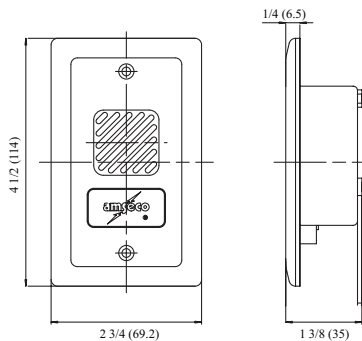

The HP-25T can be synchronized when used with the SMD10-3A sync module.

Engineering Specifications

The audible alarm indicating appliance shall be Potter Model HP-25T or equivalent device. The horn shall be listed under UL 464 Standard for audible signaling appliance and shall be approved for fire protective service. The sound output shall be 81.8dB at ten feet. The horn shall provide two different field selectable temporal or steady tones, and a high and low field selectable sound output setting. The signaling mini horn shall operate on 24V DC from a non-coded regulated DC supply or full-wave rectified, unfiltered supply. The horn shall be capable of wall or ceiling mounting to a single gang box. Audible signaling devices shall be installed in accordance with current NFPA guidelines.

Ordering Information

Model Number	Housing Color	Input Voltage	Operating Voltage Range	Wiring Type	Mounting Type	Temperature Operating Range
HP-25TR	Red	Regulated 24V DC/ FWR	16-33V DC	Terminal	Wall or Ceiling Mount	32°F - 120°F (0°C - 49°C)
HP-25TW	White					

Dimensions: inches (mm)

Mini Horn Wiring/Mounting