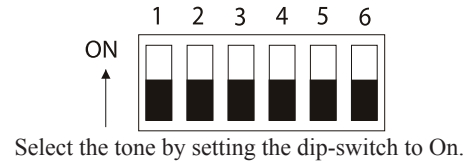

FSS-26T

DYNAMIC FLAT TRUMPET SIREN

- Wall or ceiling mount
- 6 dip-switch selectable sounds
- 125dB sound output
- Impact resistant housing
- Low profile design
- Patented design
- Bi-directional mounting bracket
- Waterproof housing
- Designer white housing
- FSS-26T: 3.34”(W) x 3.34”(L) x 2.16” (D)

The FSS-26T siren is extremely loud and surprisingly small. It is almost half the size of standard 15 watt trumpet sirens and puts out 125dB. This little screamer is almost as powerful as a big 30 watt horn. However, the FSS-26T is not a high pitched piezo. It does utilize a unique patented reverse trumpet technology to generate the loudest sound blast. In addition, there is a six dip-switch selectable siren sound option. These sounds can be set individually or programmed sequentially. The FSS-26T is an indoor/outdoor design with a reversible mounting bracket.

Multiple Tones:

- (1) Yelp
- (2) Ray Gun Warble
- (3) European
- (4) Slow Whoop
- (5) Pulsing Buzzer
- (6) Ray Gun Yowl

Dynamic Flat Trumpet Design

Bi-directional Mounting Bracket

Specifications

| Model Number | Rated Power (VDC) | Rated Current (Amps) | Multi-Tones (Selectable) | Sound Output (dBA/1ft) | Installation Type | Housing Color | Operating Temperature Range |
|--------------|-------------------|----------------------|--------------------------|------------------------|-------------------|---------------|------------------------------|
| FSS-26T | 12 | 1.2 | 6 | 125 | Indoor/Outdoor | White | 14°F - 122°F -10°C - 50°C |