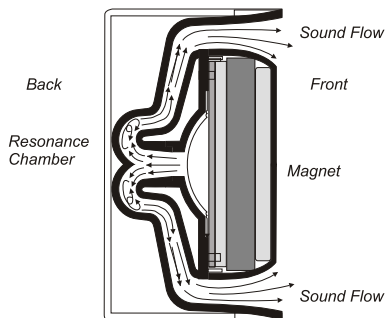

FSS-26T

DYNAMIC FLAT TRUMPET SIREN

- Wall or ceiling mount
- 6 dip-switch selectable sounds
- 125dB sound output
- Impact resistant housing
- Low profile design
- Patented design
- Bi-directional mounting bracket
- Waterproof housing
- Designer white housing
- FSS-26T: 3.34”(W) x 3.34”(L) x 2.16” (D)

The FSS-26T siren is extremely loud and surprisingly small. It is almost half the size of standard 15 watt trumpet sirens and puts out 125dB. This little screamer is almost as powerful as a big 30 watt horn. However, the FSS-26T is not a high pitched piezo. It does utilize a unique patented reverse trumpet technology to generate the loudest sound blast. In addition, there is a six dip-switch selectable siren sound option. These sounds can be set individually or programmed sequentially. The FSS-26T is an indoor/outdoor design with a reversible mounting bracket.

Multiple Tones:

- (1) Yelp
- (2) Ray Gun Warble
- (3) European
- (4) Slow Whoop
- (5) Pulsing Buzzer
- (6) Ray Gun Yowl

Dynamic Flat Trumpet Design

Bi-directional Mounting Bracket

Specifications

| Model Number | Rated Power (VDC) | Rated Current (Amps) | Multi-Tones (Selectable) | Sound Output (dBA/1ft) | Installation Type | Housing Color | Operating Temperature Range |
|--------------|-------------------|----------------------|--------------------------|------------------------|-------------------|---------------|------------------------------|
| FSS-26T | 12 | 1.2 | 6 | 125 | Indoor/Outdoor | White | 14°F - 122°F -10°C - 50°C |