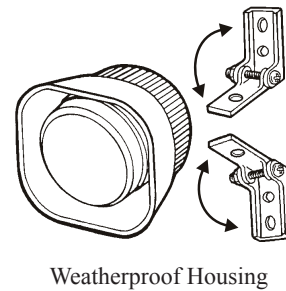

FSS-26T

DYNAMIC FLAT TRUMPET SIREN

- Wall or ceiling mount
- 6 dip-switch selectable sounds
- 125dB sound output
- Impact resistant housing
- Low profile design
- Patented design
- Bi-directional mounting bracket
- Waterproof housing
- Designer white housing
- FSS-26T: 3.34”(W) x 3.34”(L) x 2.16” (D)

The FSS-26T siren is extremely loud and surprisingly small. It is almost half the size of standard 15 watt trumpet sirens and puts out 125dB. This little screamer is almost as powerful as a big 30 watt horn. However, the FSS-26T is not a high pitched piezo. It does utilize a unique patented reverse trumpet technology to generate the loudest sound blast. In addition, there is a six dip-switch selectable siren sound option. These sounds can be set individually or programmed sequentially. The FSS-26T is an indoor/outdoor design with a reversible mounting bracket.

Multiple Tones:

- (1) Yelp
- (2) Ray Gun Warble
- (3) European
- (4) Slow Whoop
- (5) Pulsing Buzzer
- (6) Ray Gun Yowl

Dynamic Flat Trumpet Design

Bi-directional Mounting Bracket

Specifications

| Model Number | Rated Power (VDC) | Rated Current (Amps) | Multi-Tones (Selectable) | Sound Output (dBA/1ft) | Installation Type | Housing Color | Operating Temperature Range |
|--------------|-------------------|----------------------|--------------------------|------------------------|-------------------|---------------|------------------------------|
| FSS-26T | 12 | 1.2 | 6 | 125 | Indoor/Outdoor | White | 14°F - 122°F -10°C - 50°C |