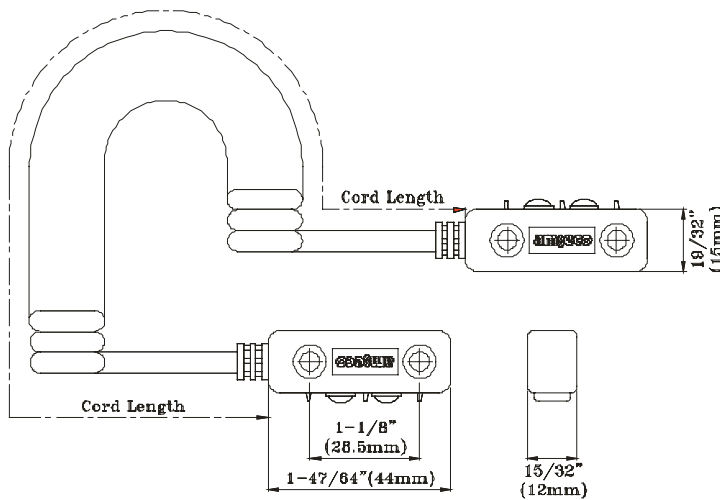

NRC SERIES RETRACTABLE DOOR CORD

- UL and ULC listed
- Available in brown, gray, or ivory

NRC-11

Application

The NRC Series Retractable Door Cord is a UL listed door cord designed with a retractable cord to provide flexibility while transferring protection onto movable objects such as a man doors, sliding doors, and windows.

Dimensions

Specifications

Model Number	Color	Stock Number	Length (Normal)	Length (Stretched)	Voltage (Normal)	Voltage (Max)	Current Rating (Normal)	Current Rating (Max)
NRC-11	Brown	4300002	24"	49"	130V	300V	50mA	2A
	Gray	4300021						
	Ivory	4300022						
NRC-22	Brown	4300029	48"	98"				
	Gray	4300030						
	Ivory	4300031						